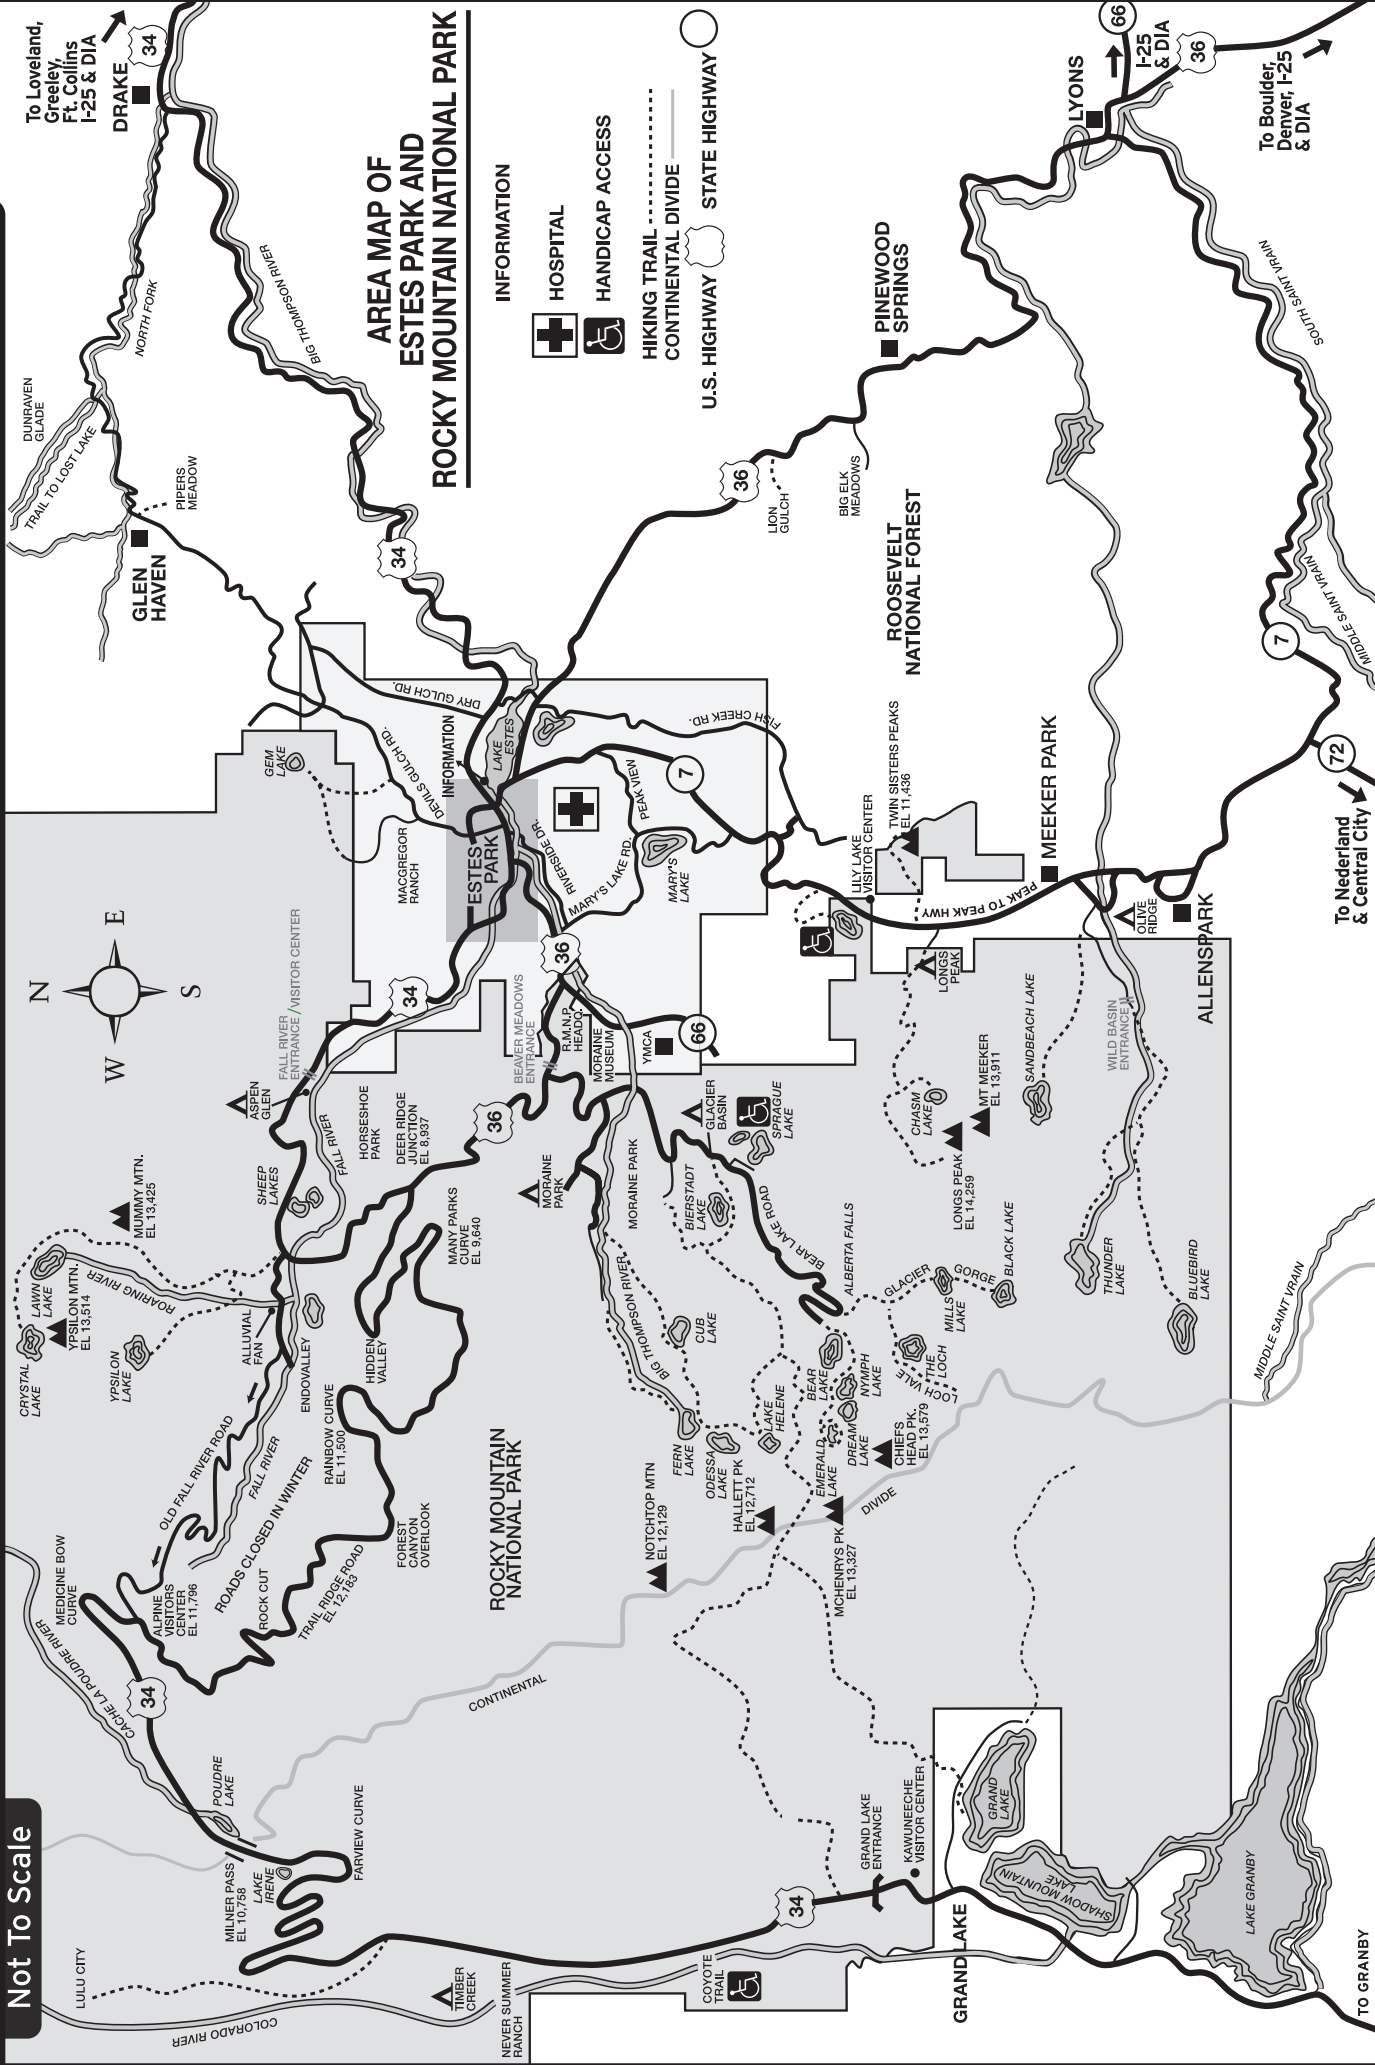

# ROCKY MOUNTAIN NATIONAL PARK & ESTES PARK, COLORADO

Not To Scale

## DIRECTIONS TO DENVER INTERNATIONAL AIRPORT

Depart Estes Park via US 36 east to Lyons, Colorado. Turn east onto CO 66 in Lyons. Follow CO 66 east to I-25, south to exit 228 - toll road E-470 to exit 28 Denver International Airport. Toll charge for a two axle vehicle \$3.50.

*Get Into the Real Rockies!*