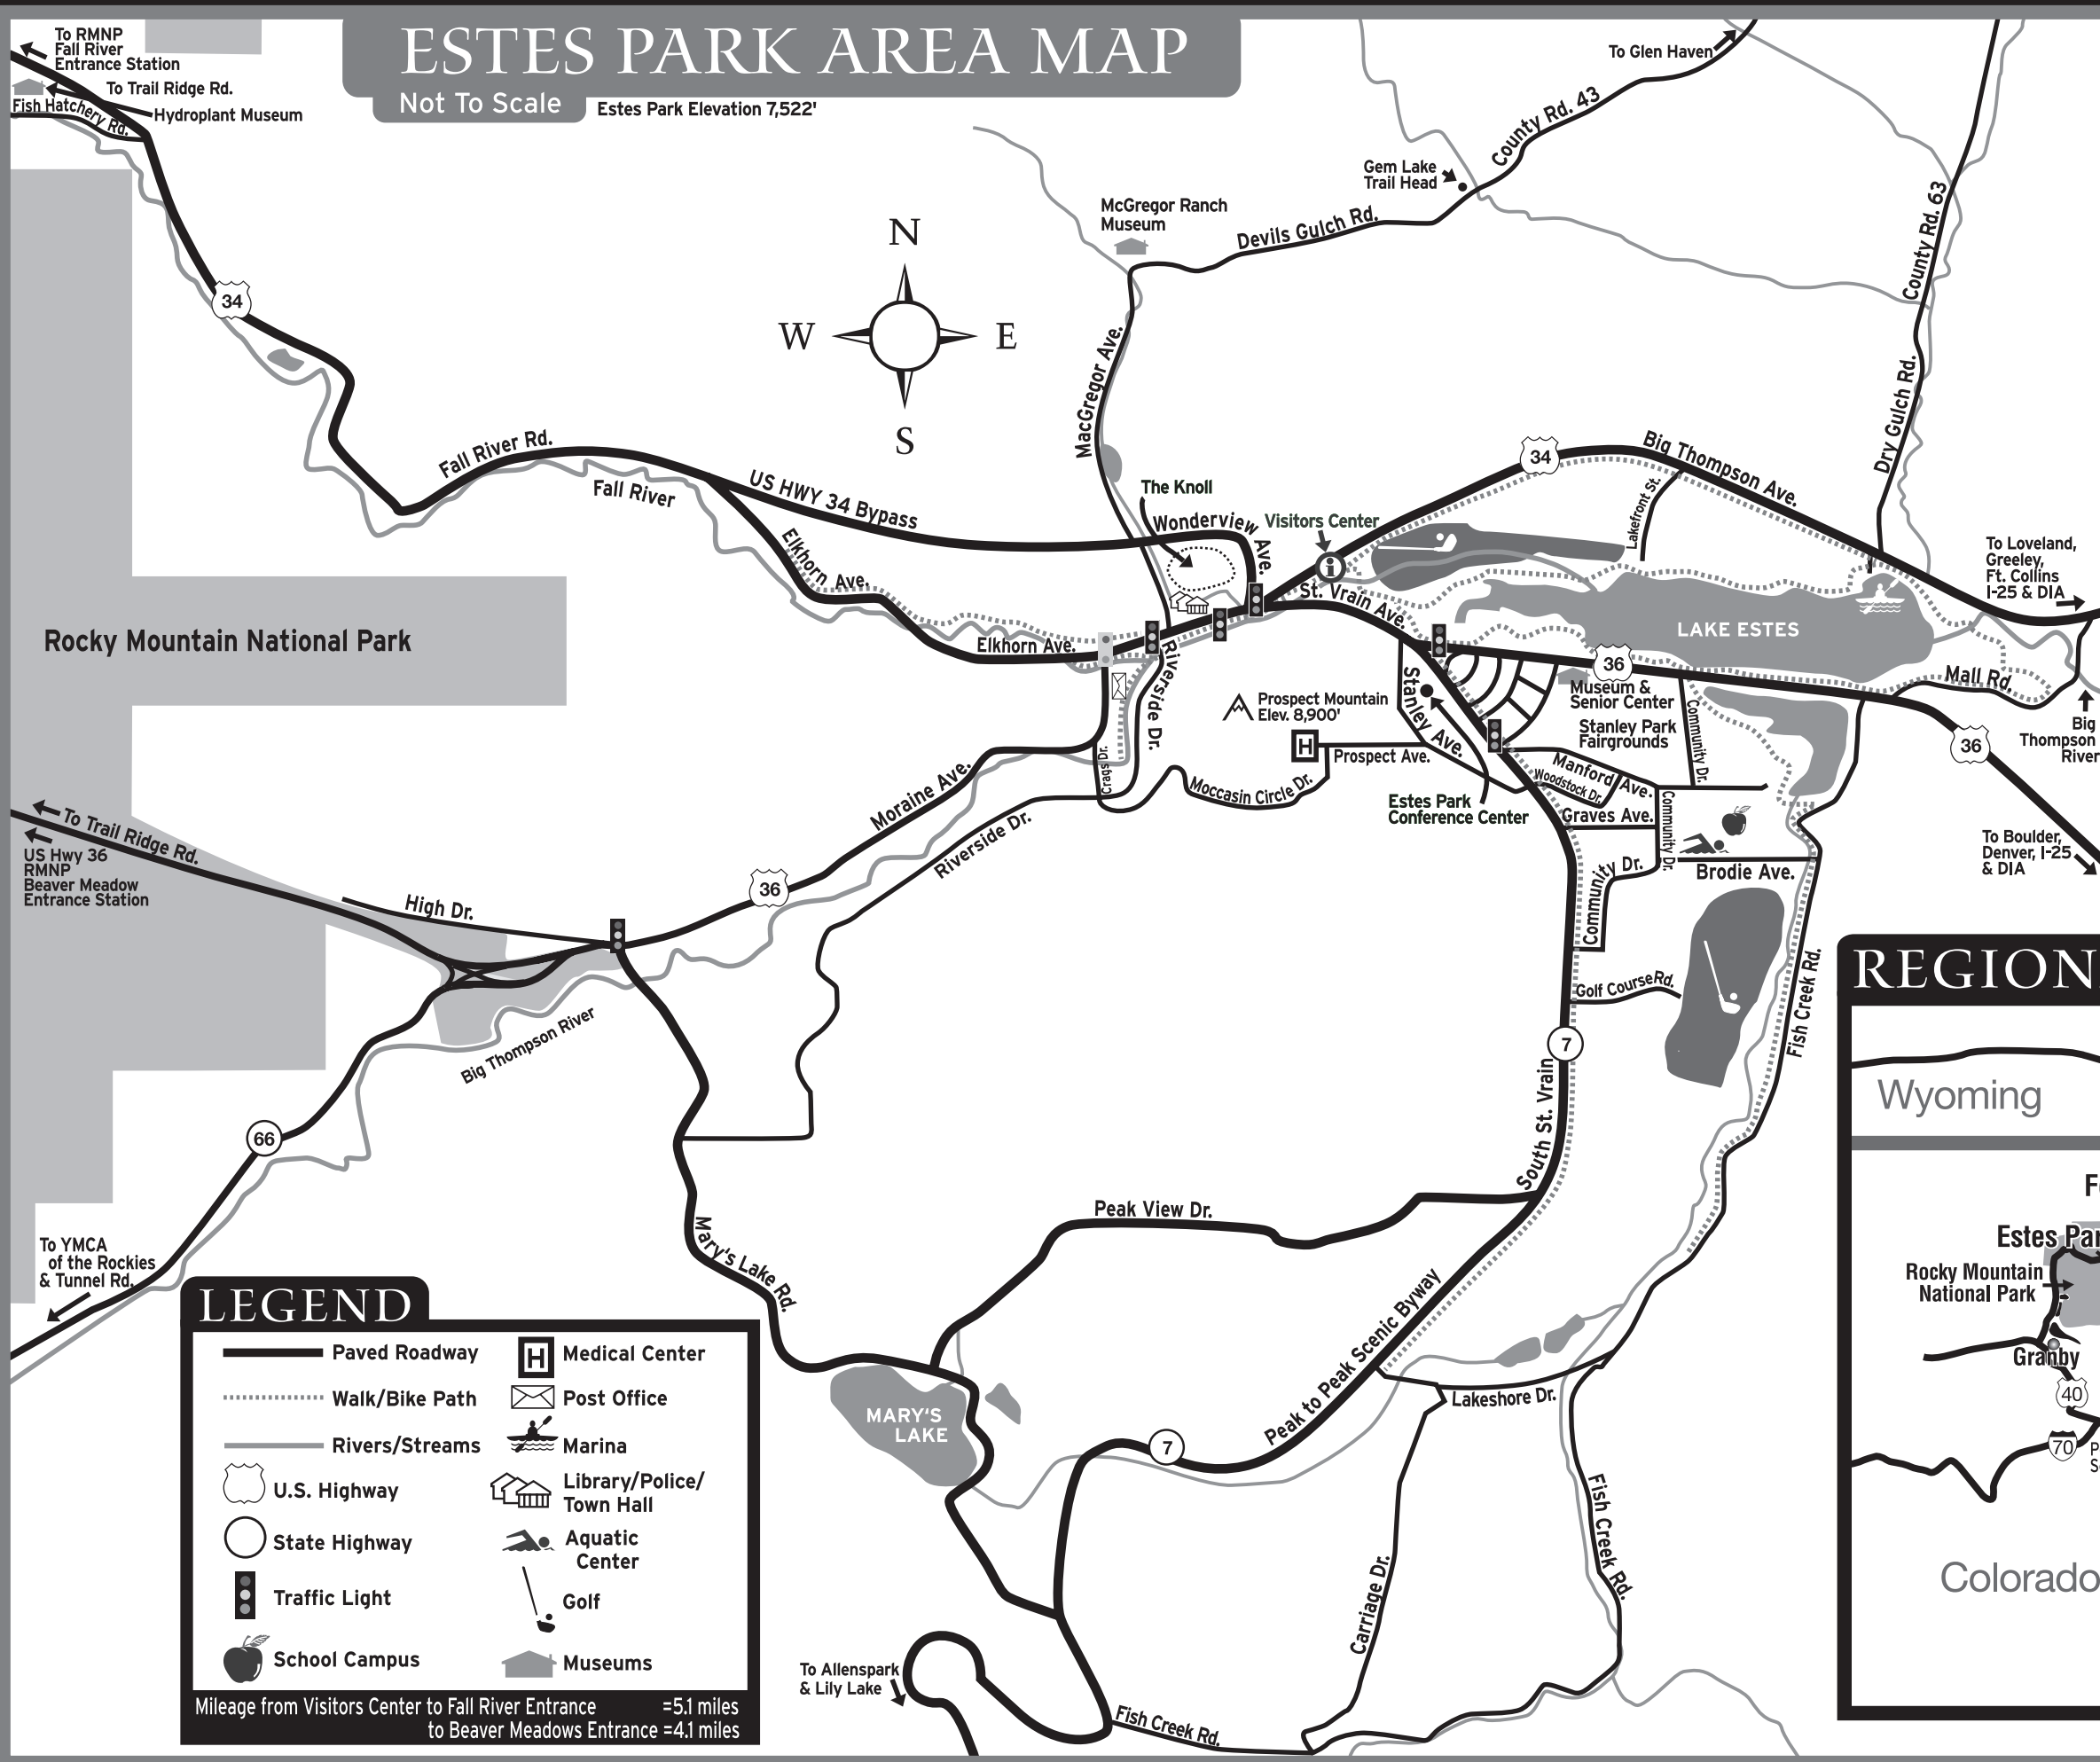

LEGEND

- Paved Roadway
- Walk/Bike Path
- Rivers/Streams
- U.S. Highway
- State Highway
- Traffic Light
- School Campus
- Medical Center
- Post Office
- Marina
- Library/Police/Town Hall
- Aquatic Center
- Golf
- Museums

Mileage from Visitors Center to Fall River Entrance =5.1 miles
to Beaver Meadows Entrance =4.1 miles

REGIONAL MAP