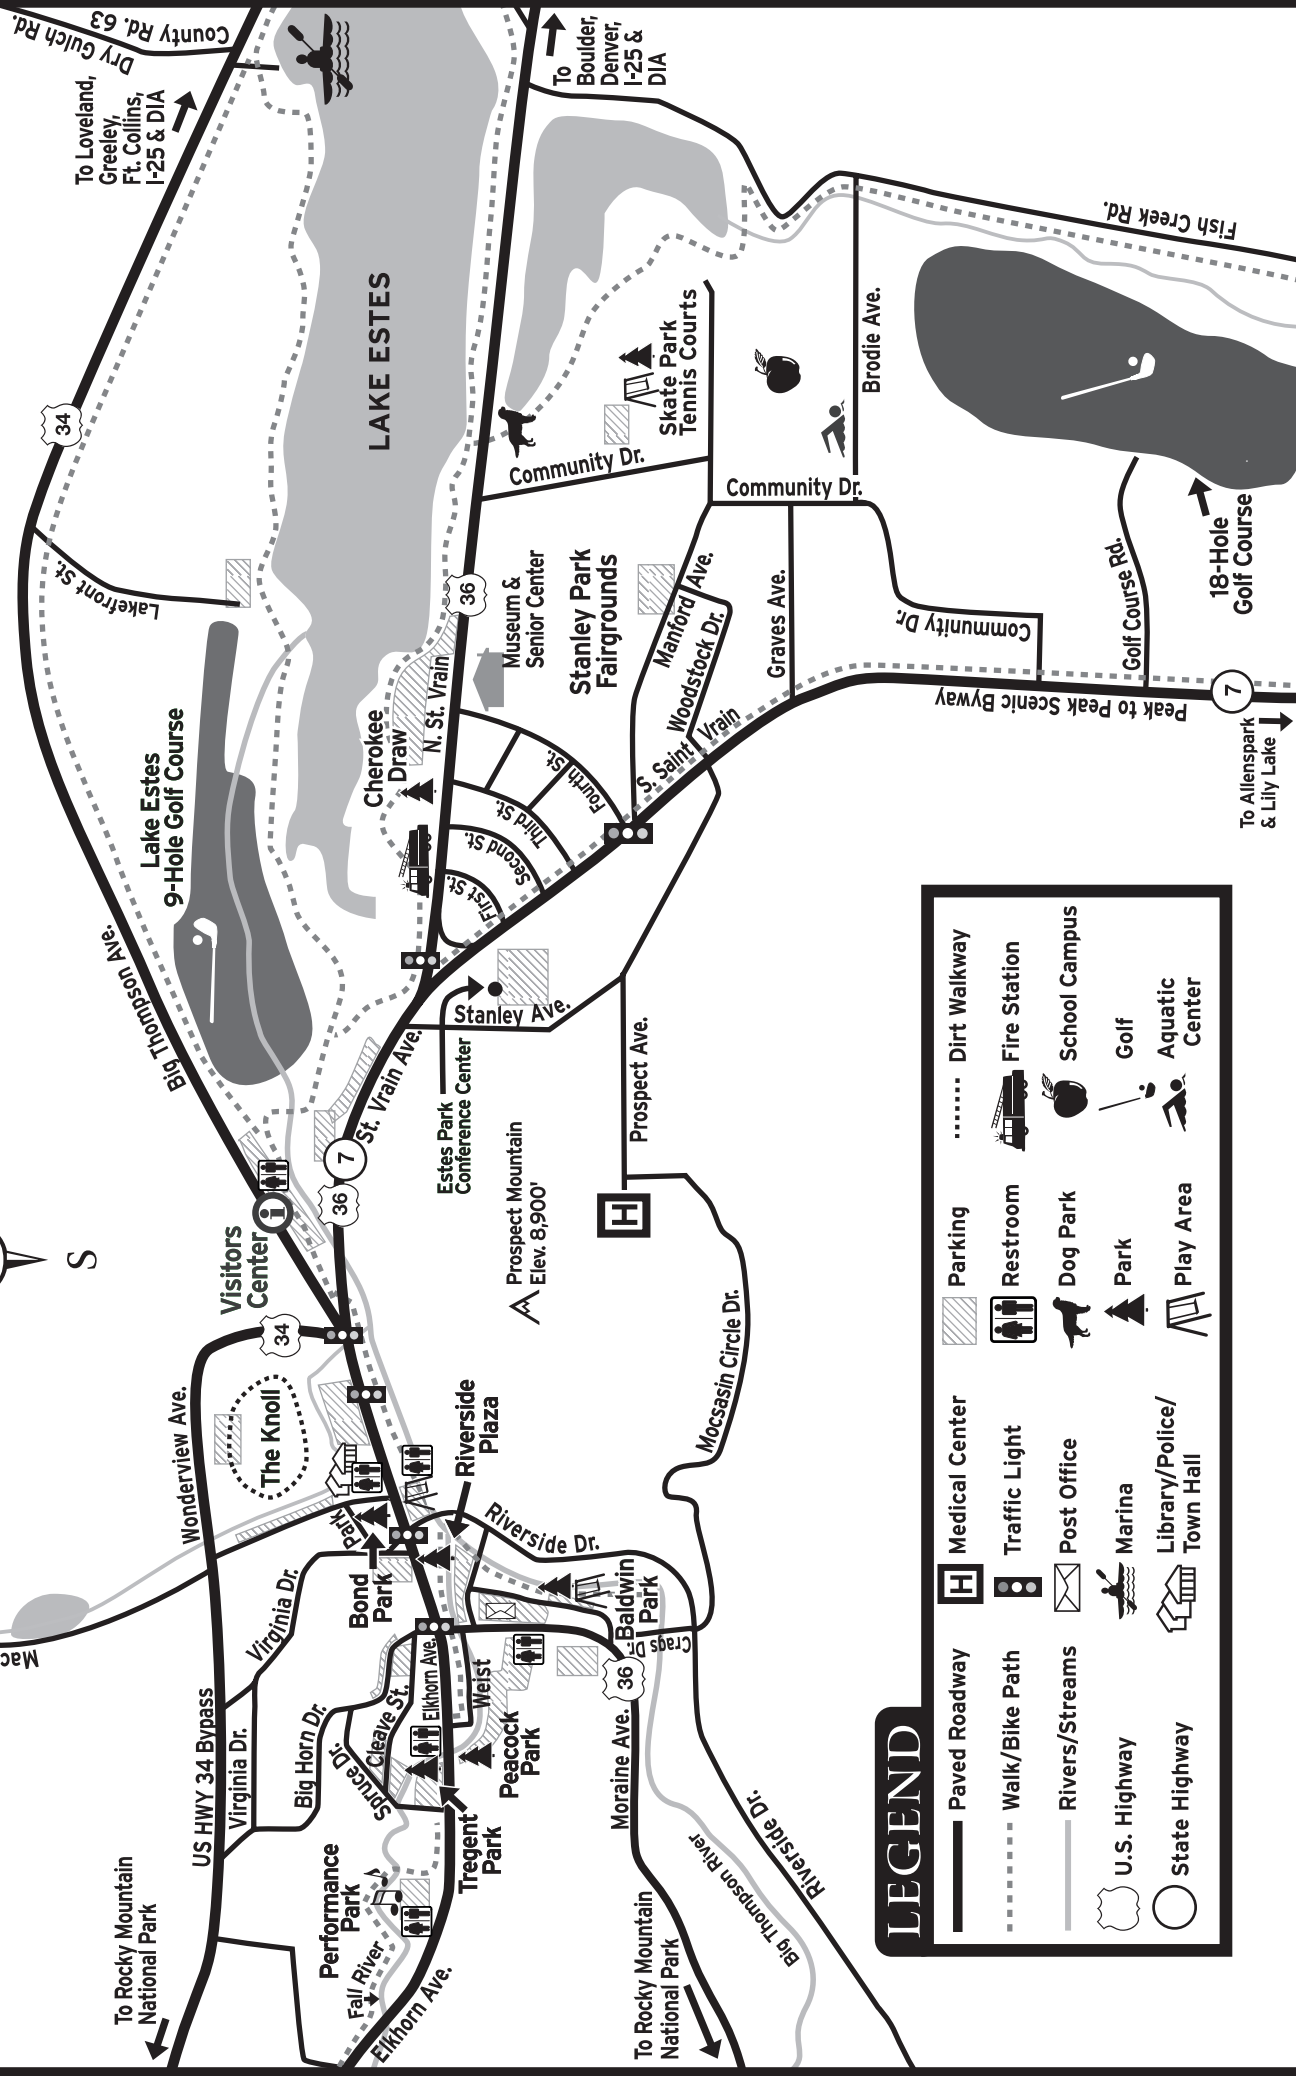

# DOWNTOWN ESTES PARK

Not To Scale

Downtown Elevation 7,522'

## LEGEND

|  |                |  |                              |  |                |
|--|----------------|--|------------------------------|--|----------------|
|  | Paved Roadway  |  | Medical Center               |  | Dirt Walkway   |
|  | Walk/Bike Path |  | Traffic Light                |  | Fire Station   |
|  | Rivers/Streams |  | Post Office                  |  | School Campus  |
|  | U.S. Highway   |  | Marina                       |  | Golf           |
|  | State Highway  |  | Library/Police/<br>Town Hall |  | Aquatic Center |
|  | Parking        |  | Dog Park                     |  | Park           |
|  | Restroom       |  | Play Area                    |  |                |